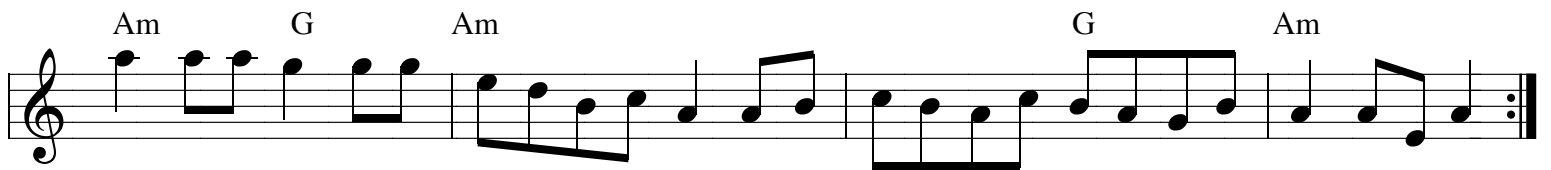

Pretty Little Dog

Dance Tempo
♩ = 140

American Traditional

"Pretty Little Dog" is a traditional American fiddle tune that works well for dances. Try pairing it with "Old Grey Cat".

<http://www.kitchenmusician.net>