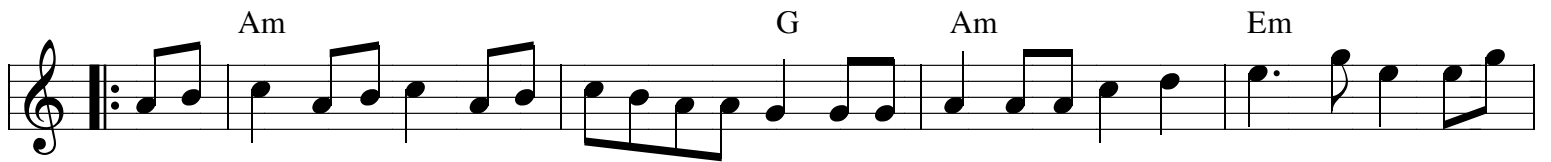

Pretty Little Dog

Dance Tempo
♩ = 140

American Traditional

"Pretty Little Dog" is a traditional American fiddle tune that works well for dances. Try pairing it with "Old Grey Cat".

<http://www.kitchenmusician.net>